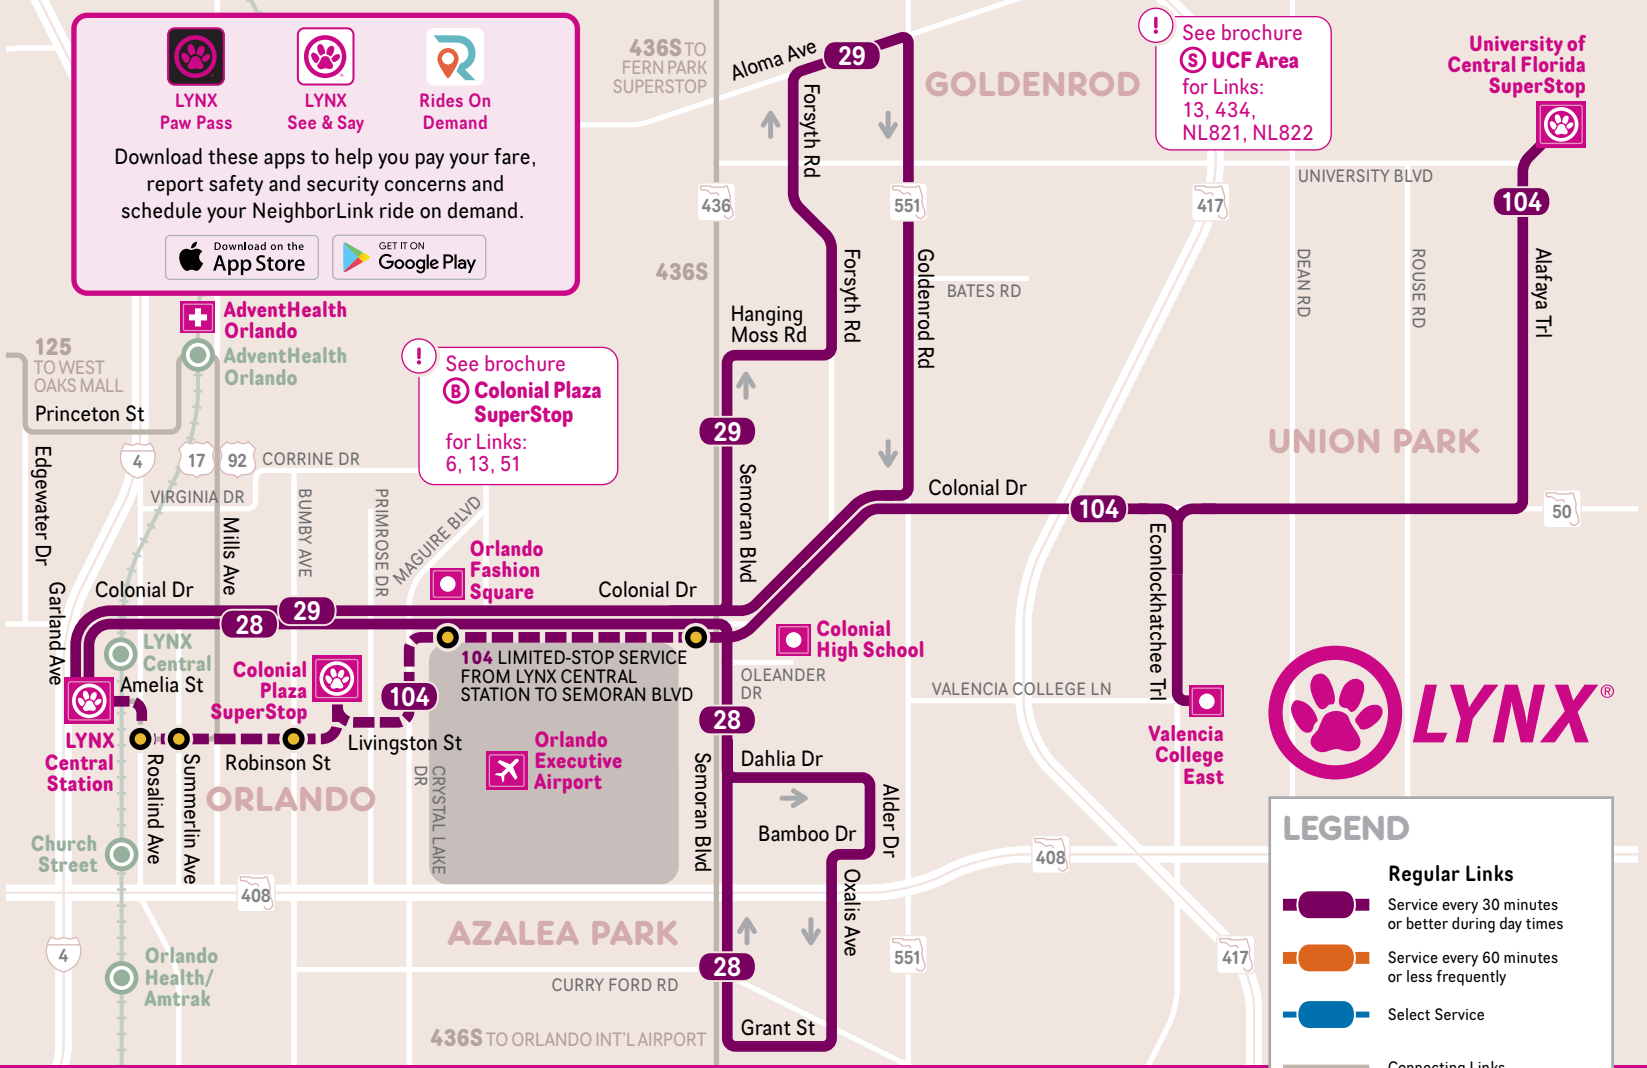

EAST COLONIAL DRIVE

Schematic Map
Not to Scale