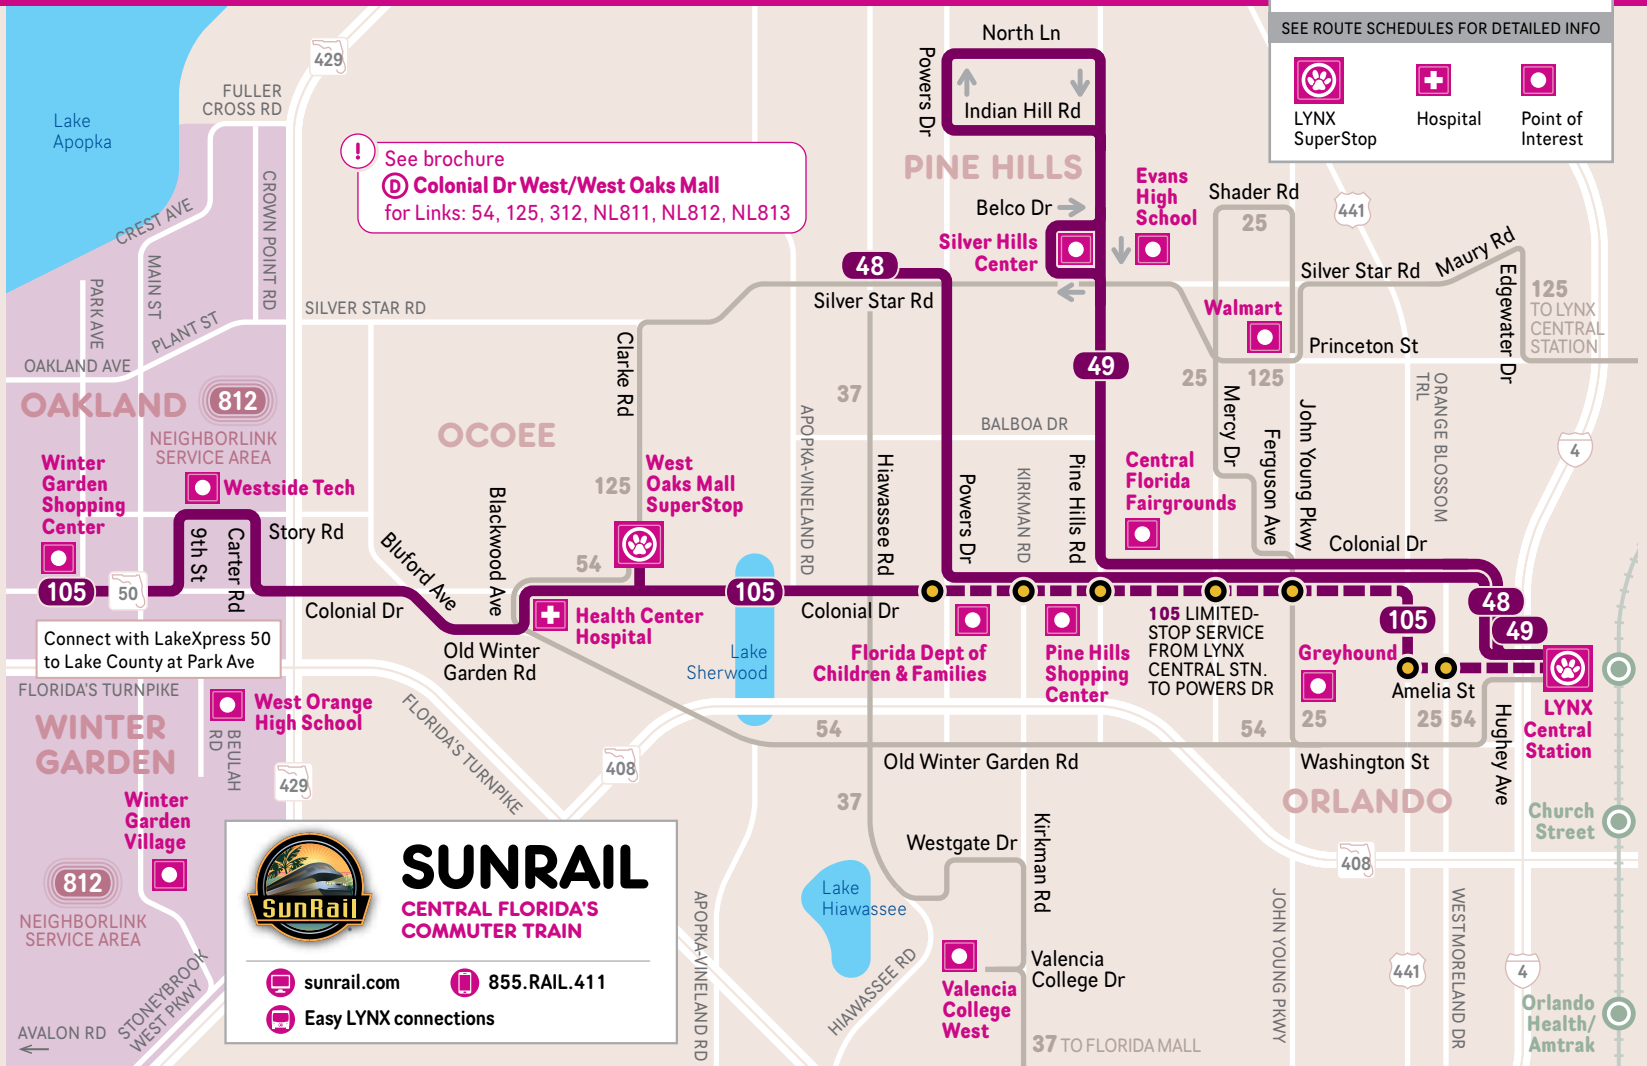

WEST COLONIAL DRIVE

LEGEND

- **Regular Links**
  - Service every 30 minutes or better during day times
  - Service every 60 minutes or less frequently
  - Select Service
- Connecting Links
- **FastLinks**
  - Stops only as shown
- **SunRail line and station**

SEE ROUTE SCHEDULES FOR DETAILED INFO

- LYNX SuperStop
- Hospital
- Point of Interest

SUNRAIL
CENTRAL FLORIDA'S COMMUTER TRAIN

sunrail.com 855.RAIL.411

Easy LYNX connections